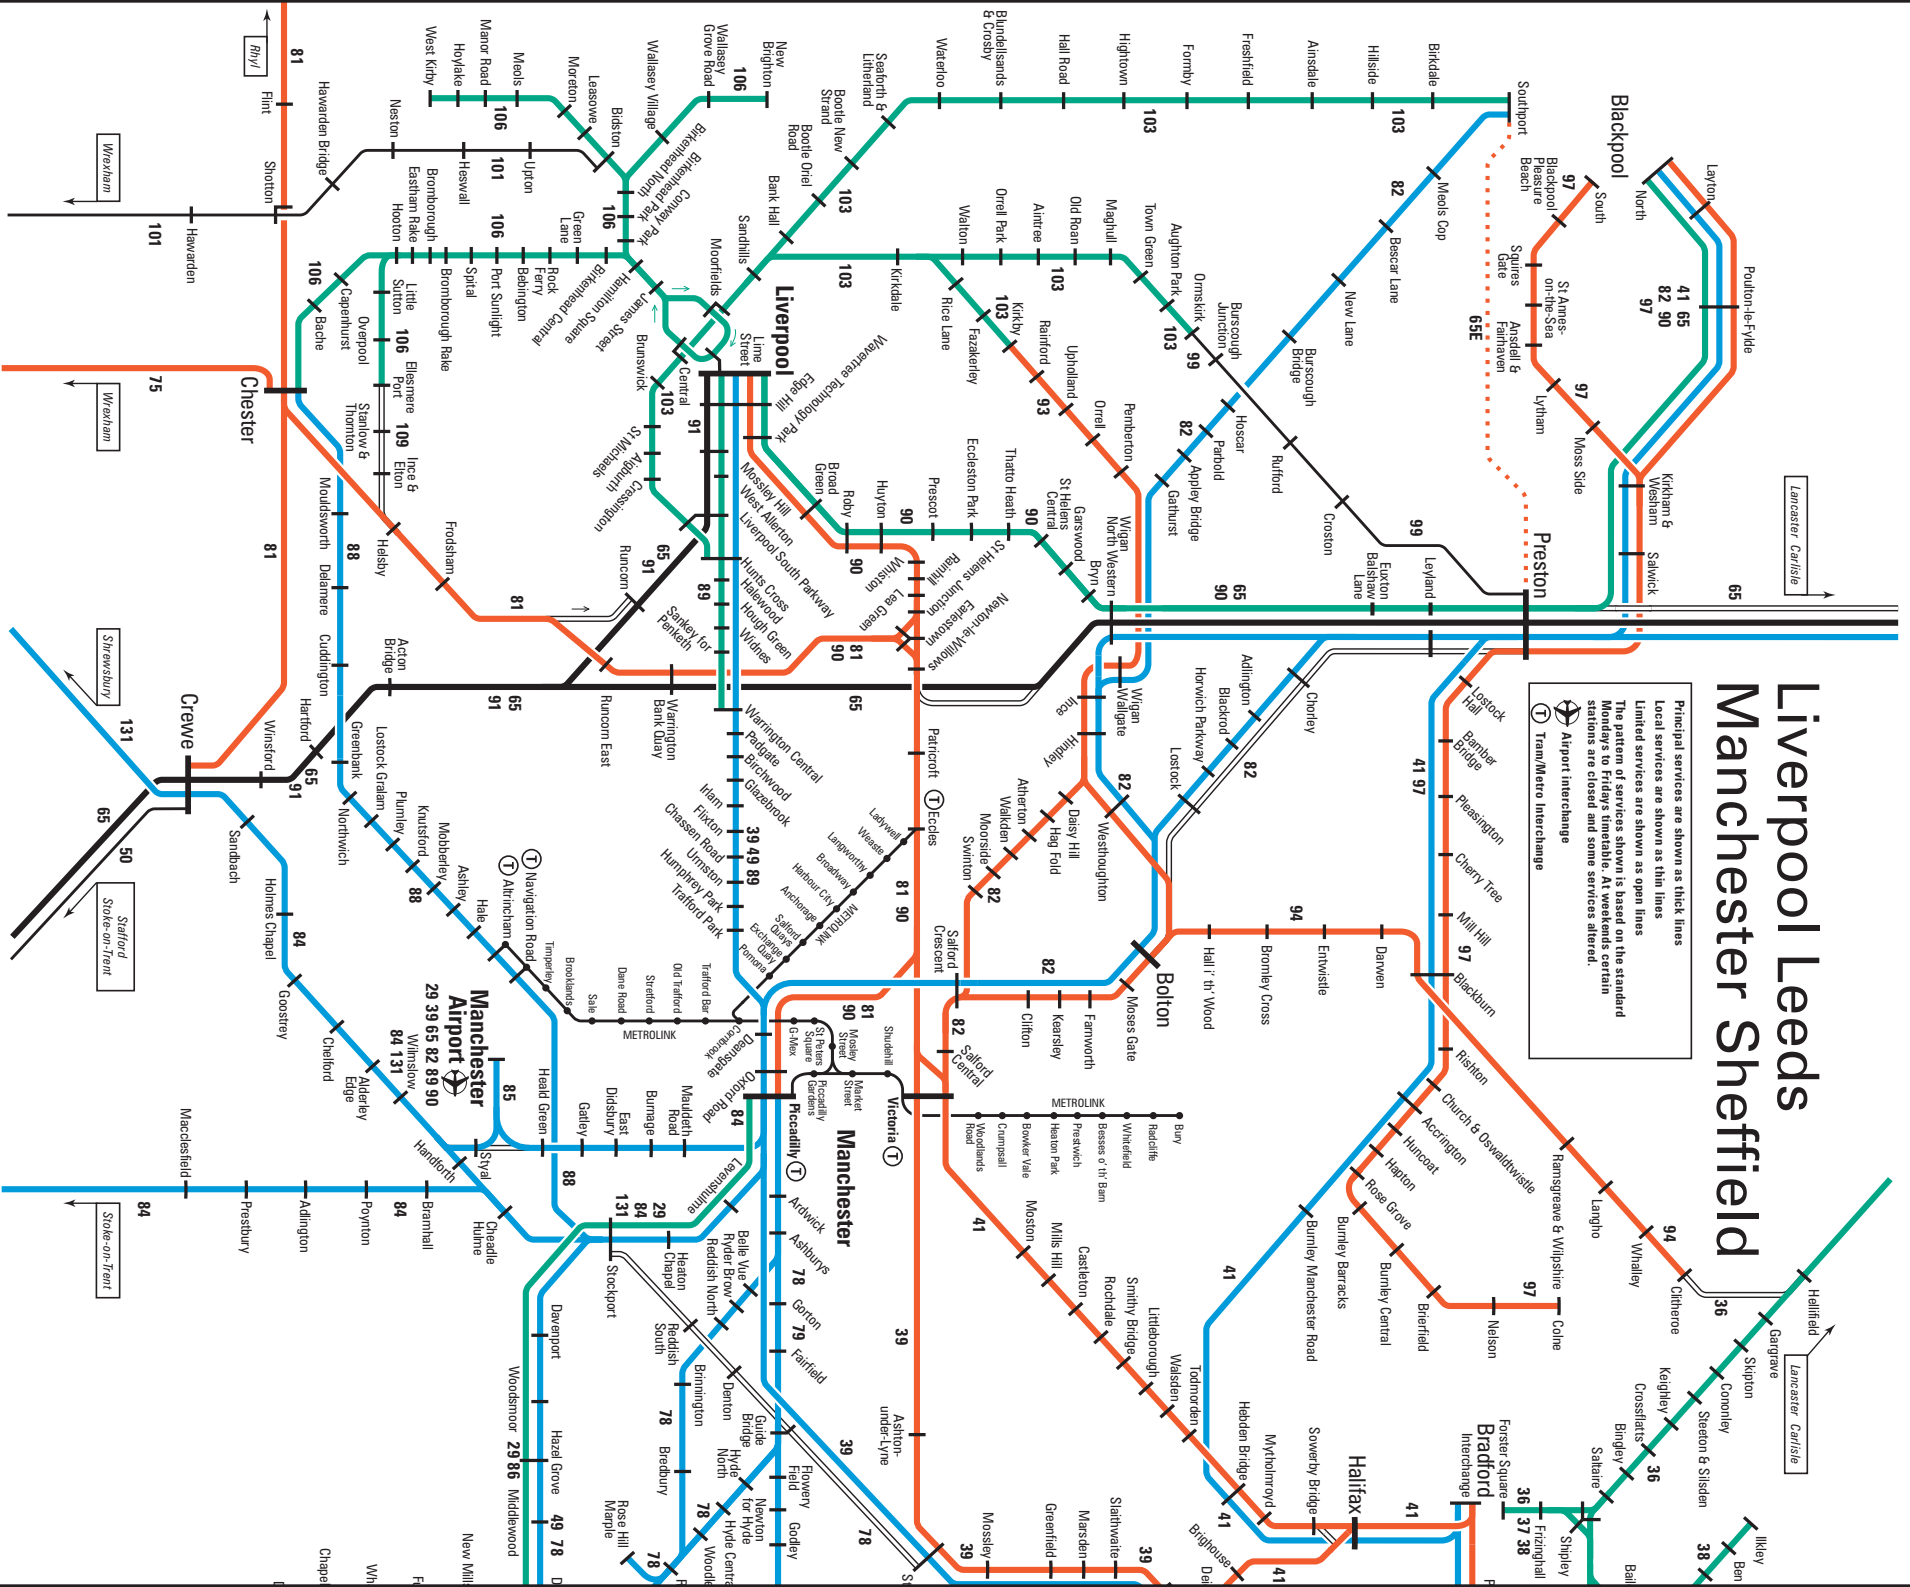

Liverpool Leeds Manchester Sheffield

Principal services are shown as thick lines
 Local services are shown as thin lines
 Limited services are shown as open lines
 The pattern of services shown is based on the standard
 Mondays to Fridays timetable. At weekends certain
 stations are closed and some services altered.

Lancaster Carlisle

Lancaster Carlisle

Wrexham

Wrexham

Stretford

Stafford
Stoke-on-Trent

Stoke-on-Trent